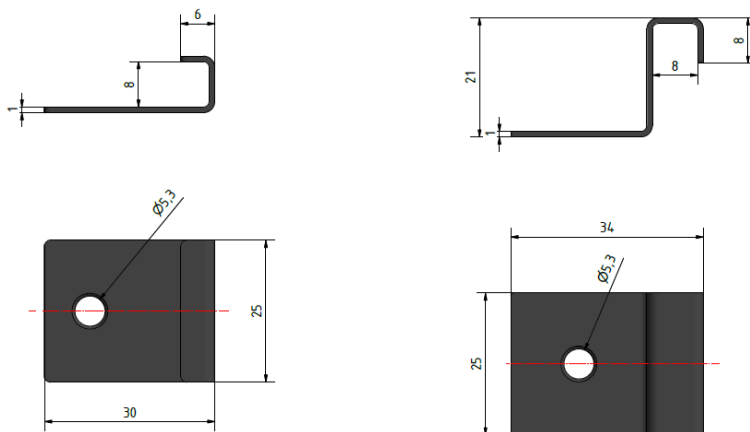

Product datasheet

START- ENDCLIP

Short description:

Both the starter and the end clip are specially designed for our bamboo planks. They are fastened into the wood or bamboo substructure with the enclosed screw. The hook thereby engages in the plank.

Batchnumber: Start 590240300 / End 590240301

Material:

Steel, Delta Seal special coated

Dimensions:

Start: 10x25x30mm

End: 21x25x34mm

Drawing:

View: